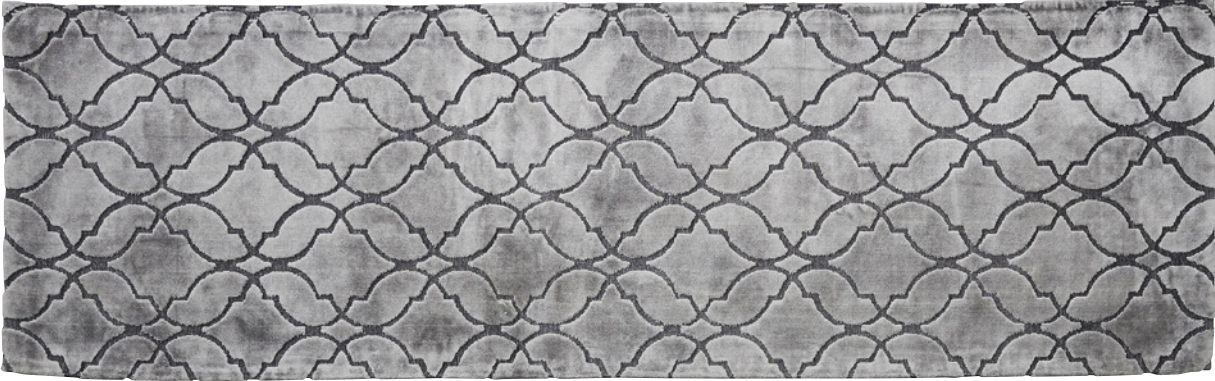

PETRINE CURTAIN
D. Grey, 100% Polyester
A00011965, 2 Pcs
220X140X220 cm

A00011970, 2 Pcs
250X140 cm

A00011975, 2 Pcs
300X140 cm

rugs

EMORY RUG
D. Grey, 100% Viscose
A00011829, 1 Pcs
240X70 cm

EMORY RUG
D. Grey, 100% Viscose
A00011830, 1 Pcs
300X200 cm